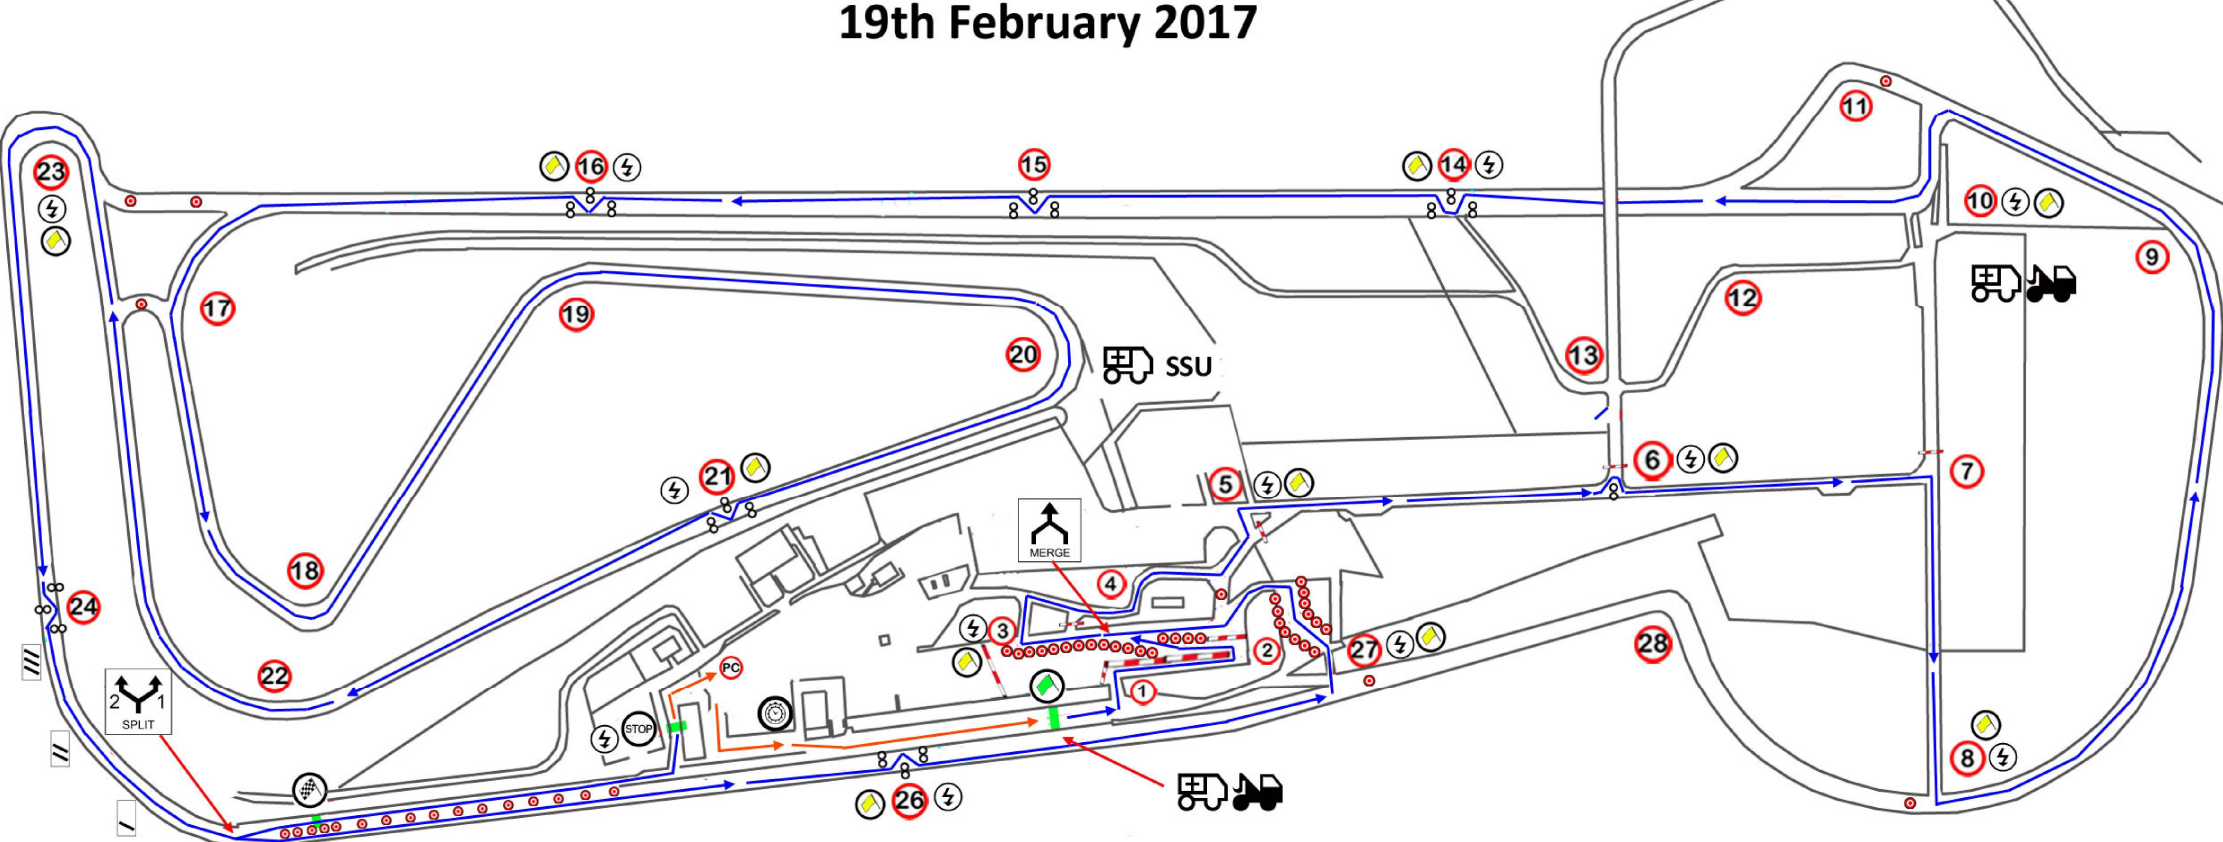

Key

- ⊙ - Arrival Control
- ⊙ - Stage Start
- ⊙ - Stage Flying Finish
- ⊙ - Stage Stop Control
- ⊙ - Yellow Flags
- ⊙ - Radios
- 25 - Marshal's Posts
- PC - Passage Check

Snetterton Stage Rally

Stages 1 & 2 (2 Laps) - Length: 6.28 Miles

CAUTION - Drawing Not to Scale