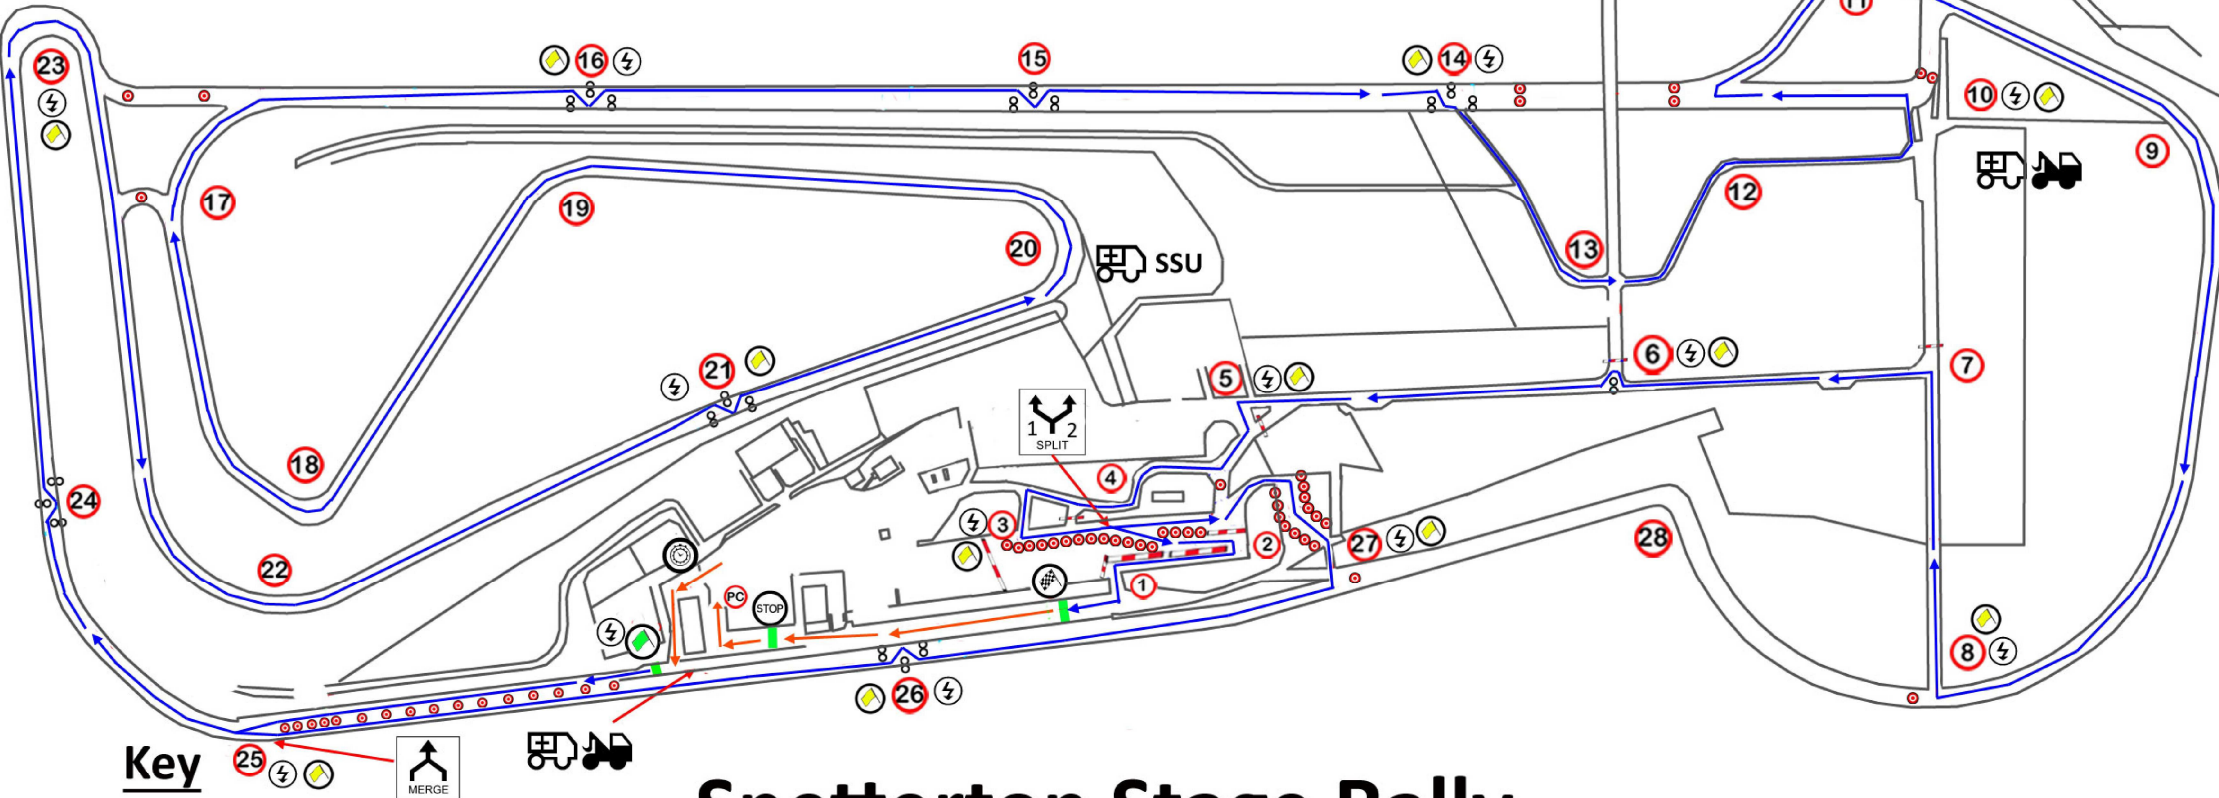

www.snettertonstagerally.co.uk

www.amsc.org.uk

19th February 2017

Key

- ⊙ - Arrival Control
- ⚡ - Stage Start
- ⚡🚩 - Stage Flying Finish
- STOP - Stage Stop Control
- ⚡🚩 - Yellow Flags
- ⚡ - Radios
- 25 - Marshal's Posts
- PC - Passage Check

Snetterton Stage Rally

Stages 3 & 4 (3 Laps) - Length: 6.78 Miles

CAUTION - Drawing Not to Scale

- - Solid Blocking
- ⊙ - Cones

MSVR
MOTORSPORT VISION RACING

MOTORSPORT NEWS **CIRCUIT RALLY CHAMPIONSHIP**
IN ASSOCIATION WITH MSVR

www.snettertonstagerally.co.uk

www.amsc.org.uk

19th February 2017

Snetterton Stage Rally

Stages 5 & 6 (2 Laps) - Length: 6.80 Miles

CAUTION - Drawing Not to Scale

- ⊙ - Arrival Control
- ⊙ - Stage Start
- ⊙ - Stage Flying Finish
- ⊙ - Stage Stop Control
- ⊙ - Yellow Flags
- ⊙ - Radios
- 25 - Marshal's Posts
- PC - Passage Check

- ⊙ - Arrival Control
- ⦿ - Stage Start
- ⚡ - Stage Flying Finish
- ⊛ - Stage Stop Control
- ⚡ - Yellow Flags
- ⚡ - Radios
- 25 - Marshal's Posts
- PC - Passage Check

Snetterton Stage Rally

Stages 7 & 8 (2 Laps) - Length: 5.99 Miles