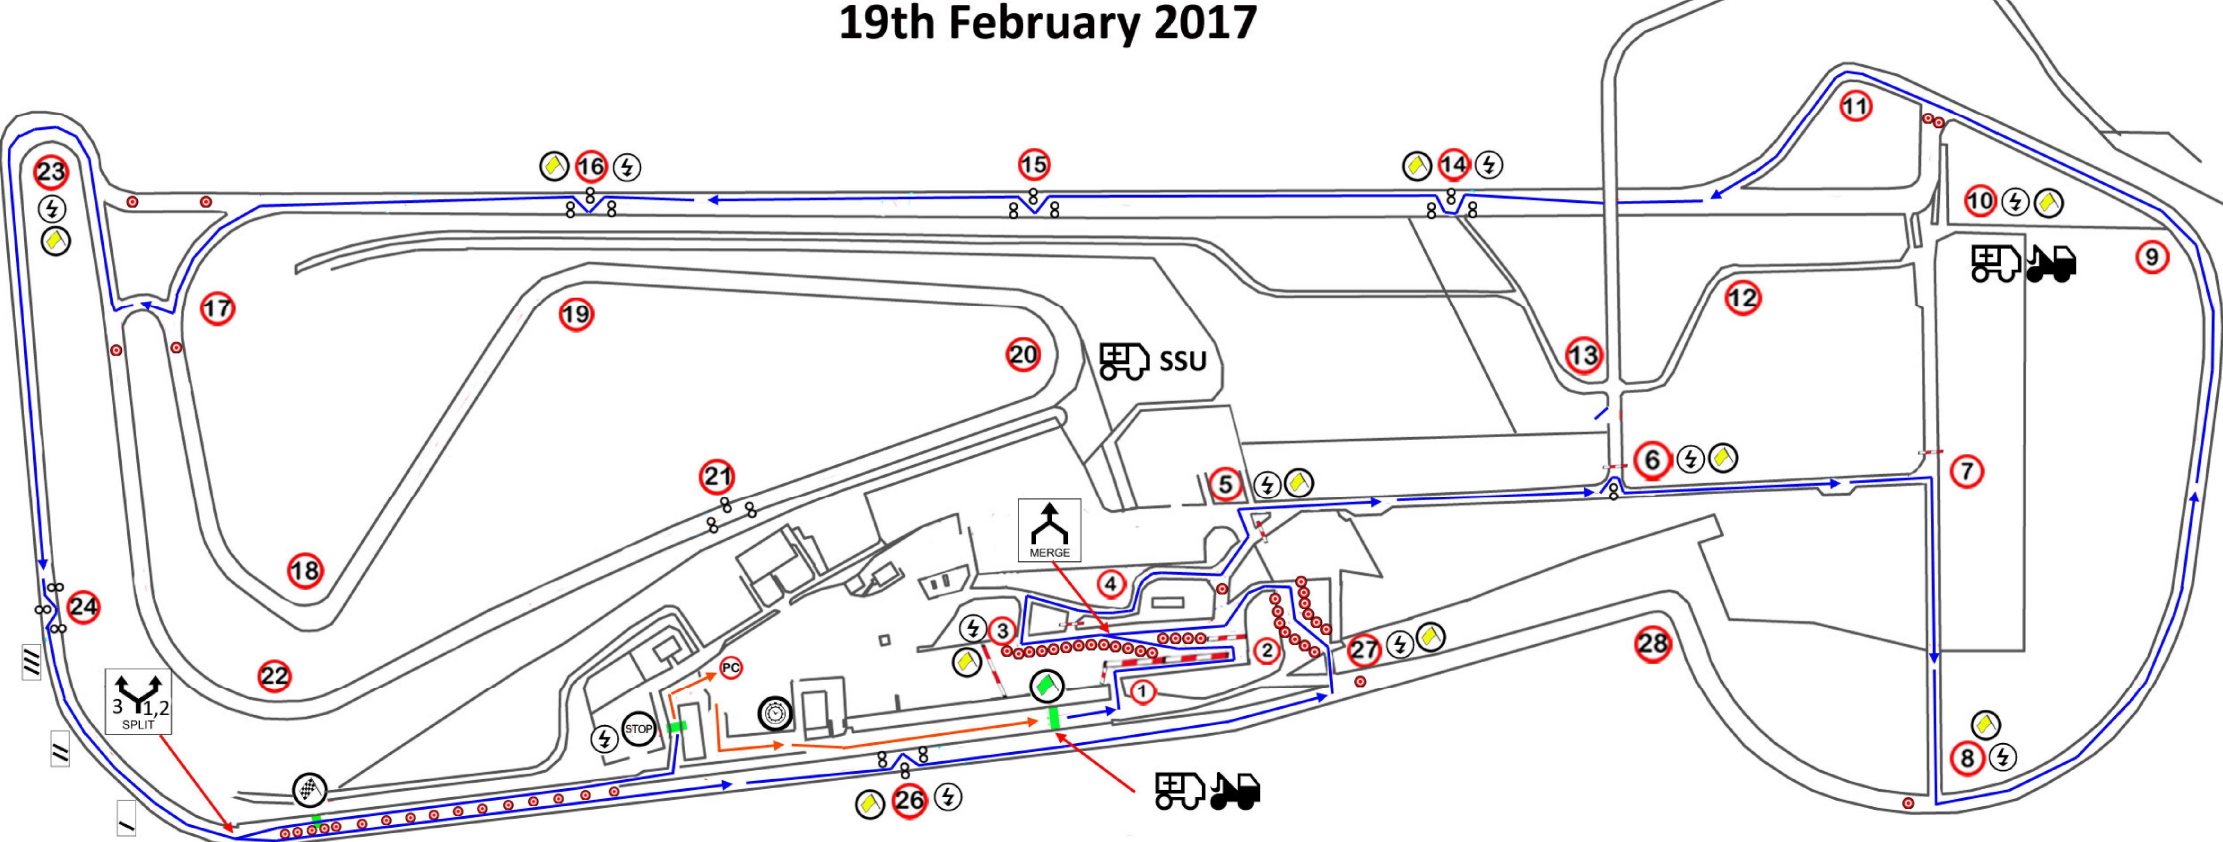

Snetterton Stage Rally

Stages 1 & 2 (2 Laps) - Length: 6.28 Miles

CAUTION - Drawing Not to Scale

- Solid Blocking
- Cones

MSVR
MOTORSPORT VISION RACING

MOTORSPORT NEWS **CIRCUIT RALLY CHAMPIONSHIP**
IN ASSOCIATION WITH MSVR

www.snettertonstagerally.co.uk

www.amsc.org.uk

19th February 2017

Key

- ⊙ - Arrival Control
- ⚡ - Stage Start
- ⚡🚩 - Stage Flying Finish
- STOP - Stage Stop Control
- ⚡🚩 - Yellow Flags
- ⚡ - Radios
- 25 - Marshal's Posts
- PC - Passage Check

Snetterton Stage Rally

Stages 3 & 4 (3 Laps) - Length: 6.78 Miles

CAUTION - Drawing Not to Scale

- - Solid Blocking
- ⊙ - Cones

MSVR
MOTORSPORT VISION RACING

MOTORSPORT NEWS **CIRCUIT RALLY CHAMPIONSHIP**
IN ASSOCIATION WITH MSVR

www.snettertonstagerally.co.uk

www.amsc.org.uk

19th February 2017

Snetterton Stage Rally

Stages 5 & 6 (2 Laps) - Length: 6.80 Miles

CAUTION - Drawing Not to Scale

- ⊙ - Arrival Control
- ⊙ - Stage Start
- ⊙ - Stage Flying Finish
- ⊙ - Stage Stop Control
- ⊙ - Yellow Flags
- ⊙ - Radios
- 25 - Marshal's Posts
- PC - Passage Check