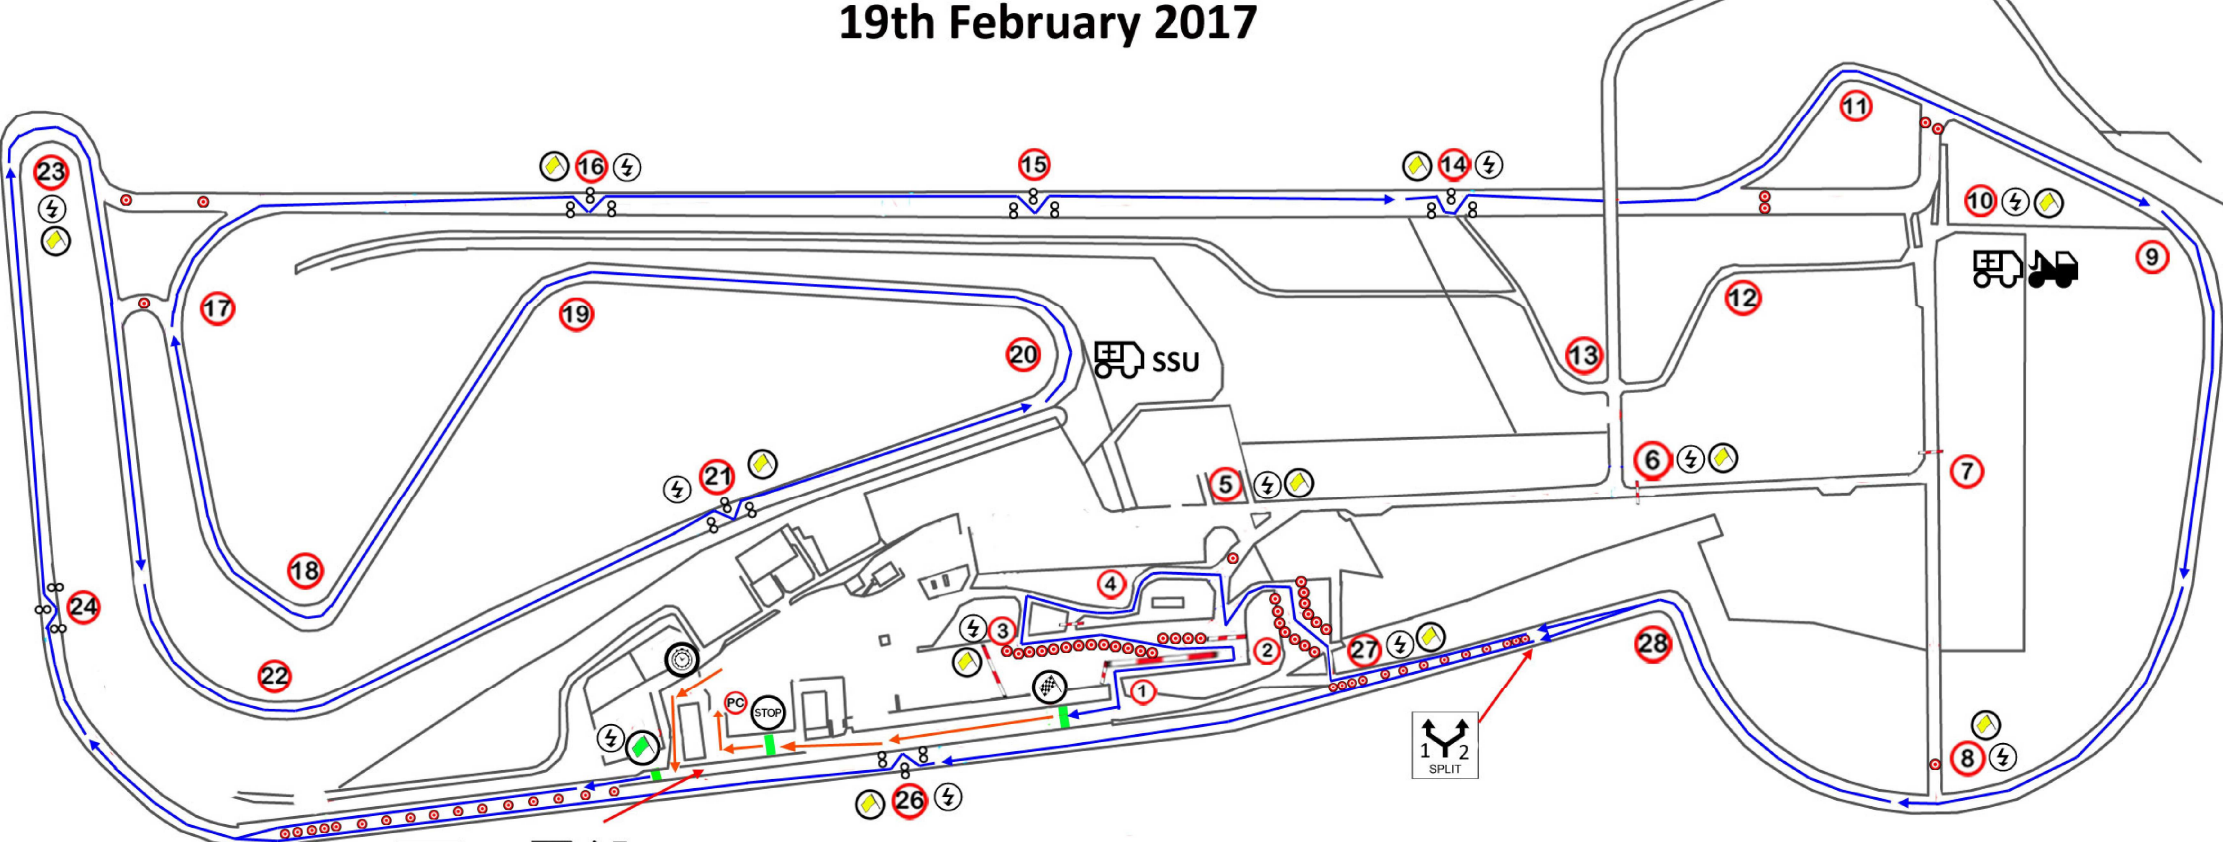

www.snettertonstagerally.co.uk

www.amsc.org.uk

19th February 2017

Snetterton Stage Rally

Stages 5 & 6 (2 Laps) - Length: 6.80 Miles

CAUTION - Drawing Not to Scale

- ⊙ - Arrival Control
- ⊙ - Stage Start
- ⊙ - Stage Flying Finish
- ⊙ - Stage Stop Control
- ⊙ - Yellow Flags
- ⊙ - Radios
- 25 - Marshal's Posts
- PC - Passage Check

- ⊙ - Arrival Control
- ⦿ - Stage Start
- ⚡ - Stage Flying Finish
- ⊛ - Stage Stop Control
- ⚡ - Yellow Flags
- ⚡ - Radios
- 25 - Marshal's Posts
- PC - Passage Check

Snetterton Stage Rally

Stages 7 & 8 (2 Laps) - Length: 5.99 Miles