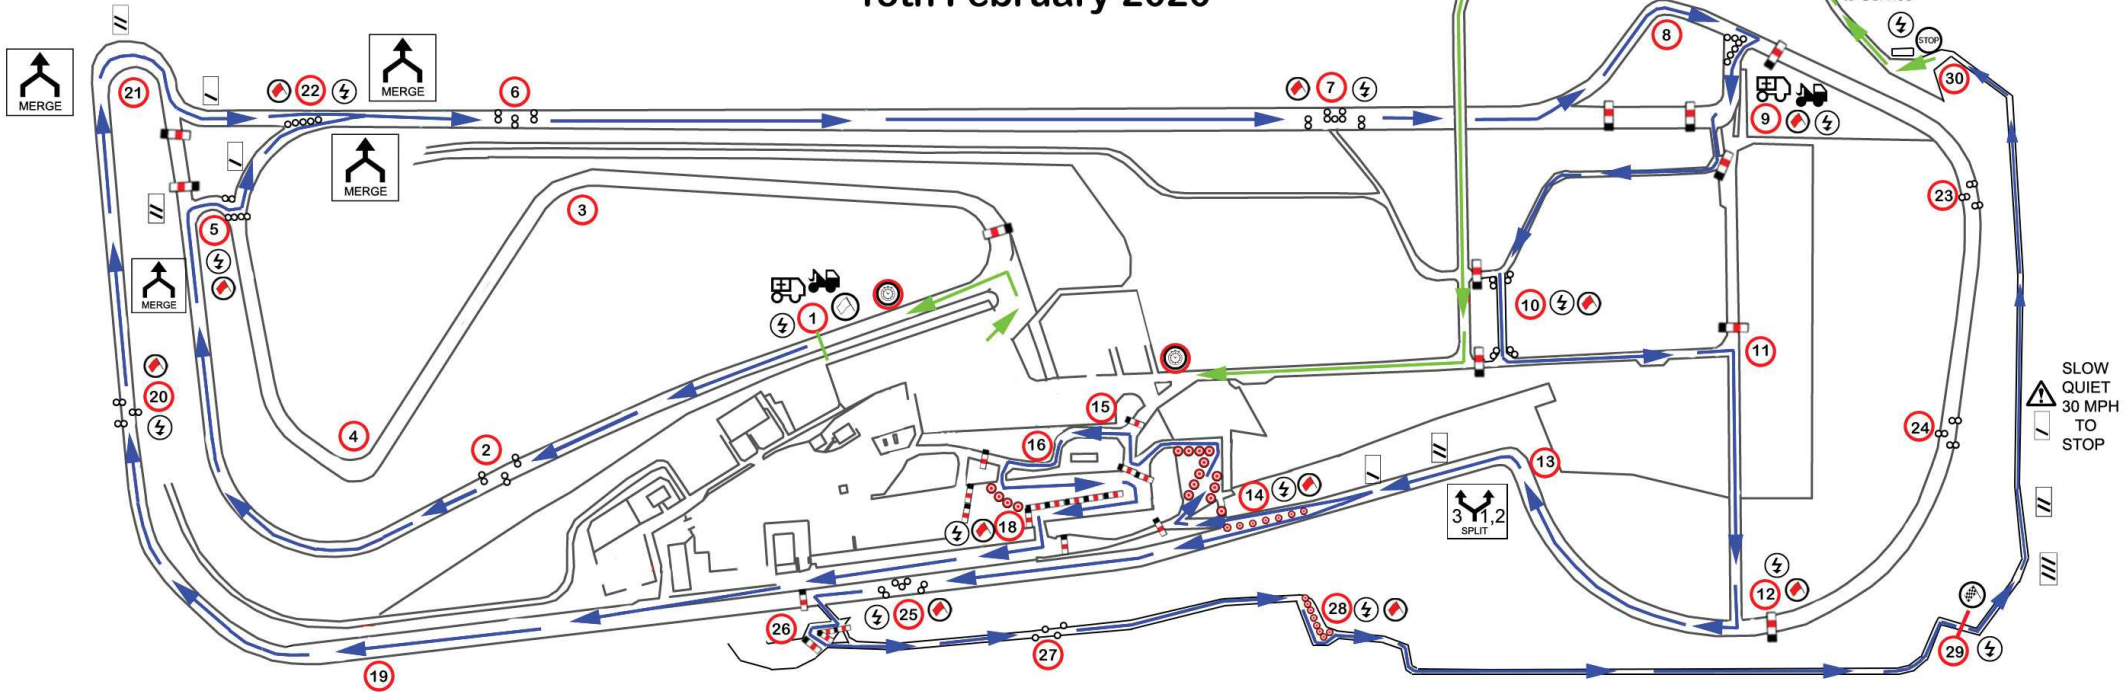

Snetterton Stage Rally

Stages 1 & 2 (2 Laps) - Length: 6.70 Miles

CAUTION - Drawing Not to Scale

- Solid Blocking
- Cones
- Tyres

SLOW QUIET 30 MPH TO STOP

www.snettertonstagerally.co.uk
www.amsc.org.uk

15th February 2020

Key

- Arrival Control
- Stage Start
- Stage Flying Finish
- Stage Stop Control
- Red Flags
- Radios
- Marshal's Posts
- Time Control / Re-group

Snetterton Stage Rally

Stages 3 & 4 (2 Laps) - Length: 6.70 Miles

Snetterton Stage Rally

Stages 5 & 6 (2 Laps) - Length: 5.40 Miles

CAUTION - Drawing Not to Scale

- Solid Blocking
- Cones
- Tyres

www.snettertonstagerally.co.uk

www.amsc.org.uk

15th February 2020

Key

- Arrival Control
- Stage Start
- Stage Flying Finish
- Stage Stop Control
- Red Flags
- Radios
- Marshal's Posts
- Time Control / Re-group

Snetterton Stage Rally

Stages 7 & 8 (2 Laps) - Length: 5.40 Miles