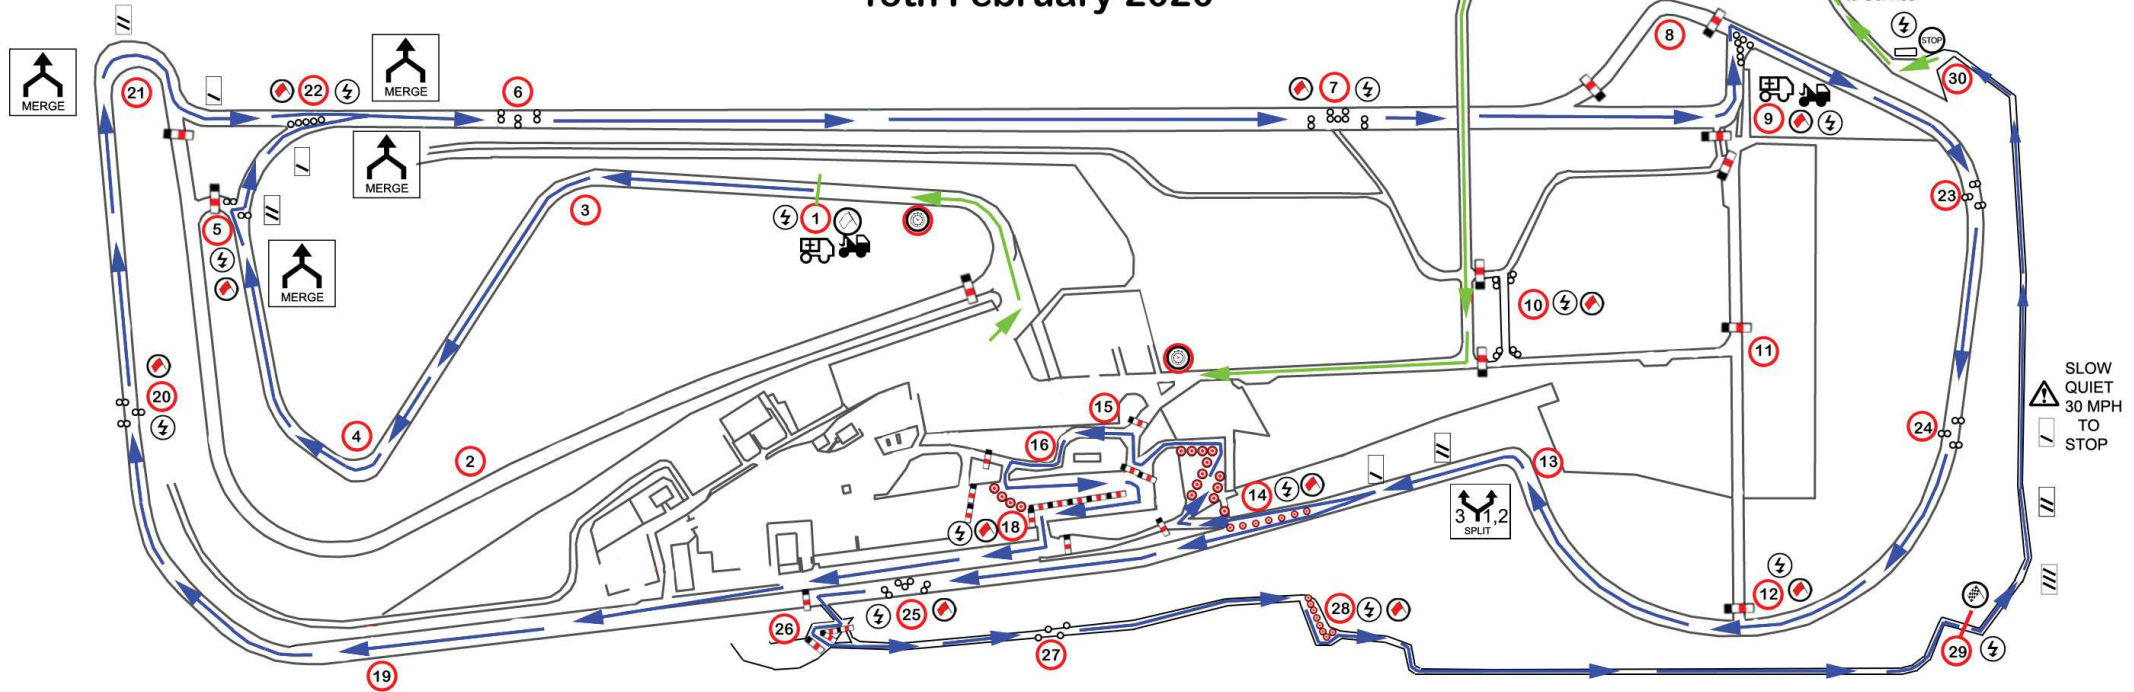

www.snettertonstagerally.co.uk

www.amsc.org.uk

15th February 2020