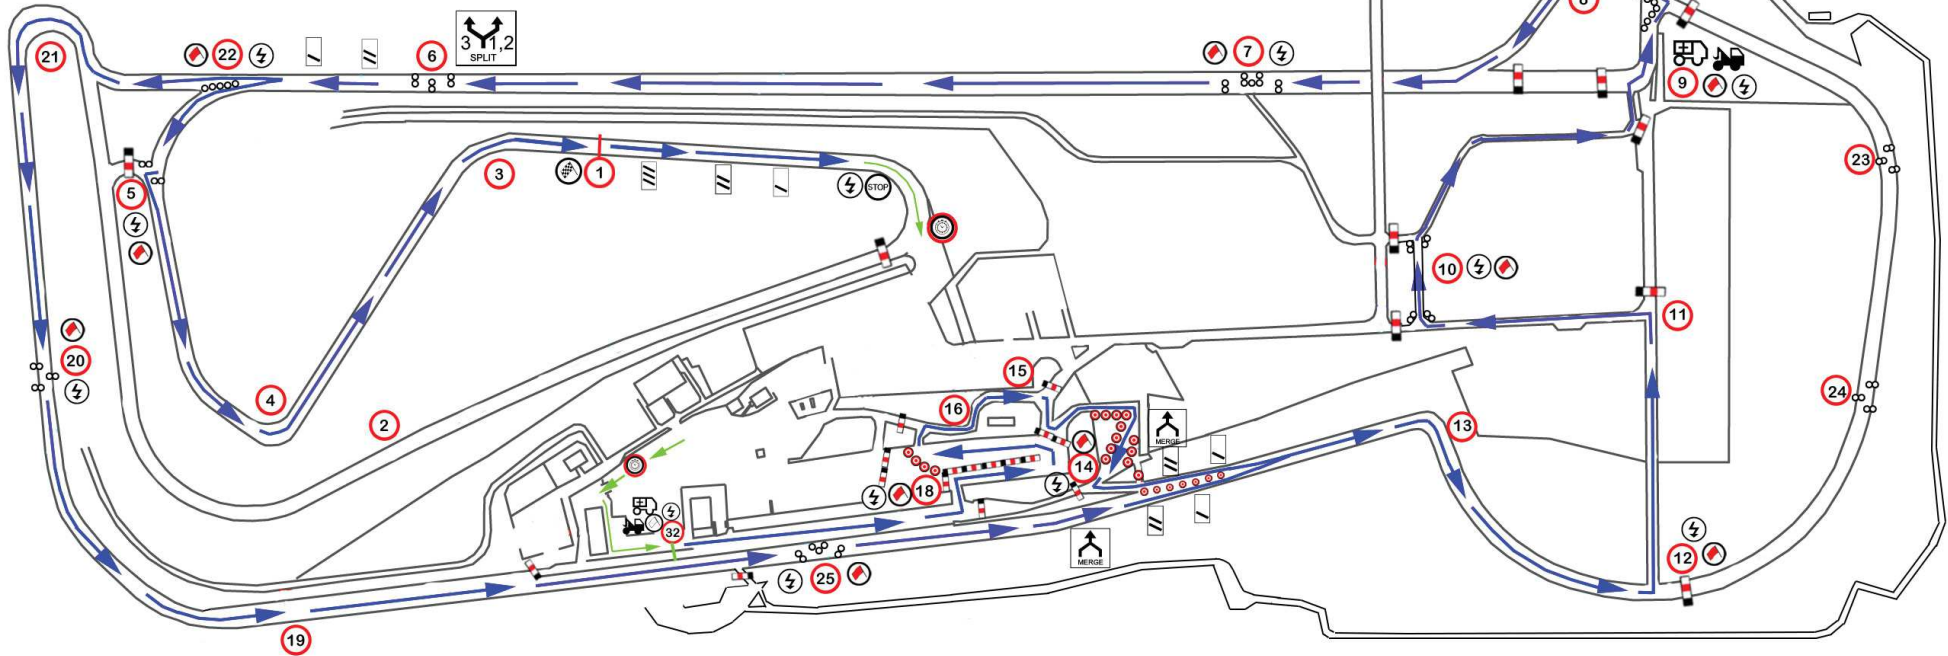

Key

- Arrival Control
- Stage Start
- Stage Flying Finish
- Stage Stop Control
- Red Flags
- Radios
- Marshal's Posts
- Time Control / Re-group

Snetterton Stage Rally

Stages 3 & 4 (2 Laps) - Length: 6.70 Miles

CAUTION - Drawing Not to Scale

- Solid Blocking
- Cones
- Tyres

www.snettertonstagerally.co.uk

www.amsc.org.uk

15th February 2020

Key

- Arrival Control
- Stage Start
- Stage Flying Finish
- Stage Stop Control
- Red Flags
- Radios
- Marshal's Posts
- Time Control / Re-group

Snetterton Stage Rally

Stages 5 & 6 (2 Laps) - Length: 5.40 Miles

CAUTION - Drawing Not to Scale

- Solid Blocking
- Cones
- Tyres

www.snettertonstagerally.co.uk

www.amsc.org.uk

15th February 2020

Key

- Arrival Control
- Stage Start
- Stage Flying Finish
- Stage Stop Control
- Red Flags
- Radios
- Marshal's Posts
- Time Control / Re-group

Snetterton Stage Rally

Stages 7 & 8 (2 Laps) - Length: 5.40 Miles