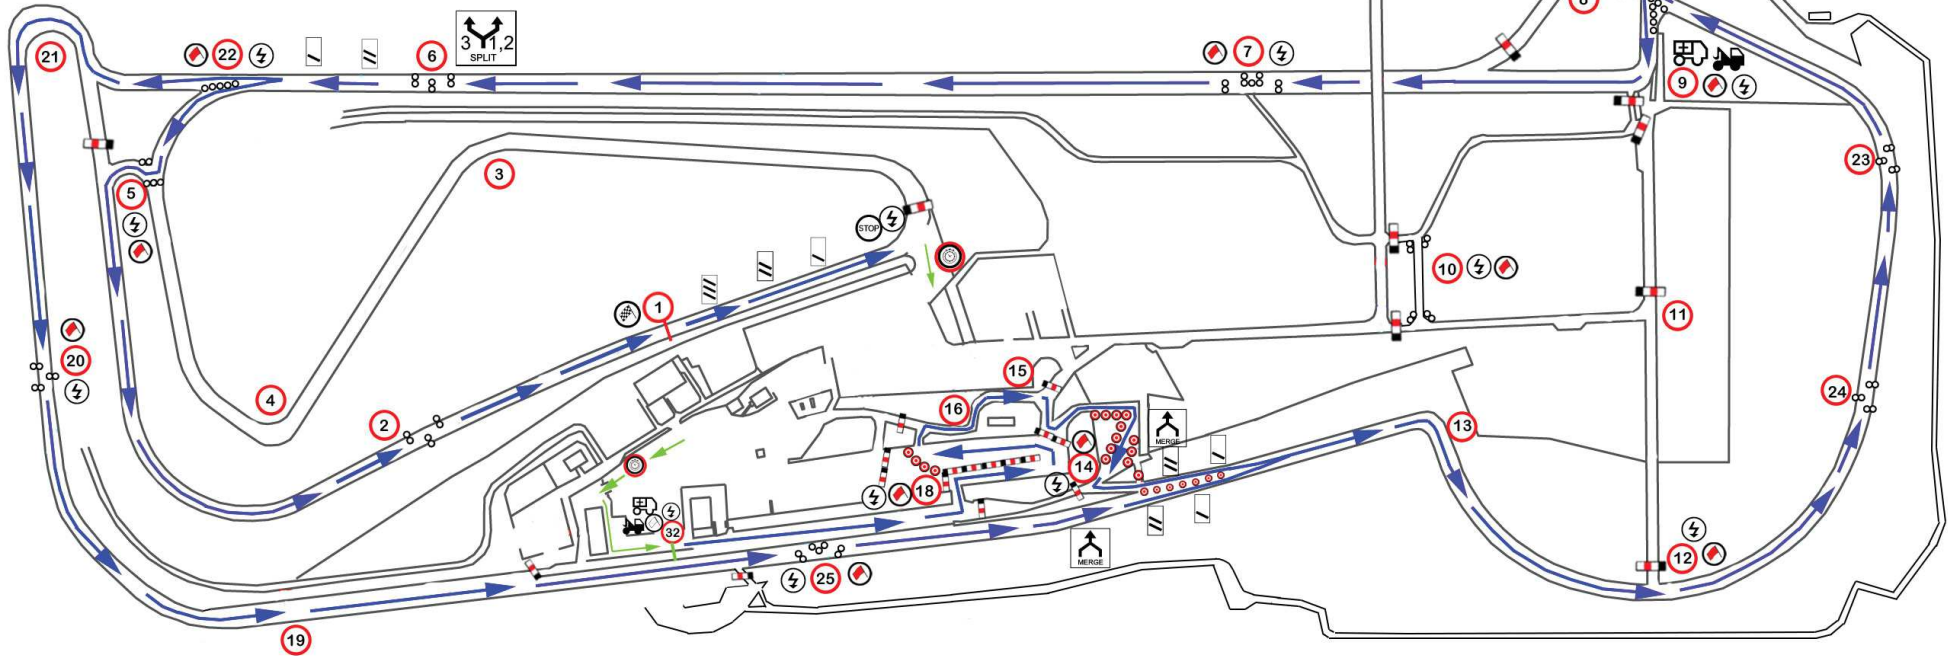

CAUTION - Drawing Not to Scale

- Solid Blocking
- Cones
- Tyres

www.snettertonstagerally.co.uk

www.amsc.org.uk

15th February 2020

Key

- Arrival Control
- Stage Start
- Stage Flying Finish
- Stage Stop Control
- Red Flags
- Radios
- Marshal's Posts
- Time Control / Re-group

Snetterton Stage Rally

Stages 5 & 6 (2 Laps) - Length: 5.40 Miles

CAUTION - Drawing Not to Scale

- Solid Blocking
- Cones
- Tyres

www.snettertonstagerally.co.uk

www.amsc.org.uk

15th February 2020

Key

- Arrival Control
- Stage Start
- Stage Flying Finish
- Stage Stop Control
- Red Flags
- Radios
- Marshal's Posts
- Time Control / Re-group

Snetterton Stage Rally

Stages 7 & 8 (2 Laps) - Length: 5.40 Miles

CAUTION - Drawing Not to Scale

- Solid Blocking
- Cones
- Tyres